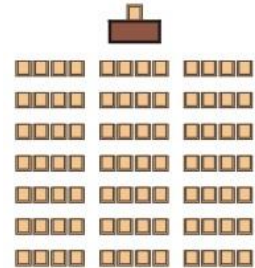

ROOM ARRANGEMENT

Herringbone

Workshop or Classroom

Theater (chairs only)

Conference Square

U-Shape

Banquet

Semi circle

Circle